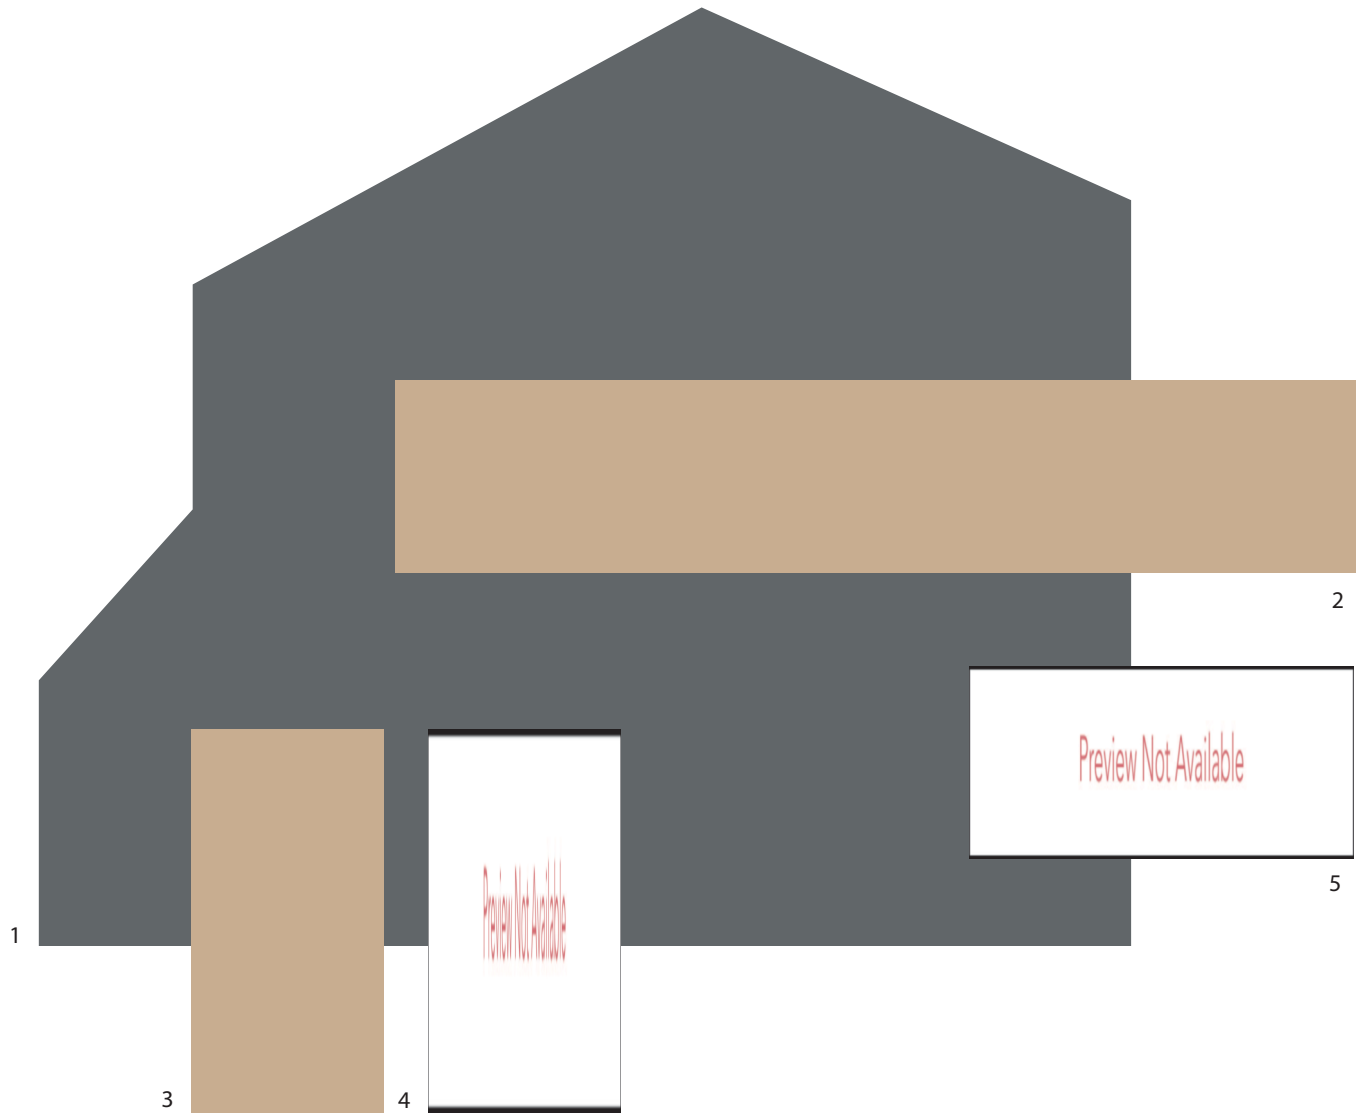

Palette Grey #023

1	Body	SW 7075 Web Gray
2	Window Trim	SW 6108 Latte
3	Accent	SW 6108 Latte
4		
5